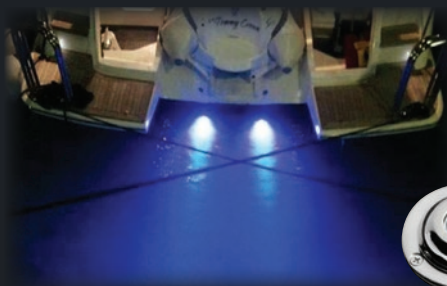

The Widest Range of Marine Lighting

European
Quality

Underwater Lights

For any type of boat with LED or Xenon, from stainless steel, minimum consumption with high brightness for great effect.