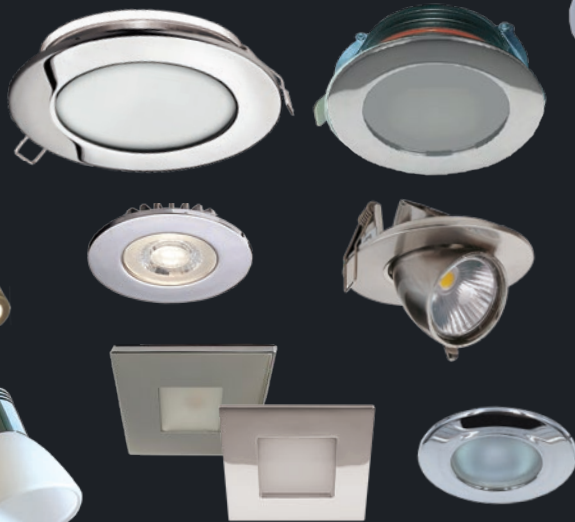

## LED marine luminaires. Top quality & finish

Variour models to choose from, complete with LED. Indoor , outdoor, downlights, waterproof, courtesy lights, cabin lights etc.

## Underwater lighting with ultra-bright LEDs

Stainless Steel 316 housing, 12 / 24V DC

Cabin Lighting

Interior & Exterior Downlights

Exterior Lights

Underwater Lights

Courtesy Lights

**Navigation lights with all international certificates**