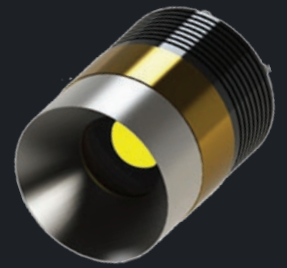

# underwater lights limited

**Ultimate 80 - Xenon**  
Underwater luminaire with Xenon 55W, 12 or 24VDC lamp with integrated ballast. High brightness, 5,300 Lumens made of solid bronze or aluminum, diameter Ø80mm (61mm).

**Ultimate 130**  
Underwater luminaire with Metal Halide lamp, 220V, ideal for larger fiberglass boats, 150W with built-in ballast. High brightness, 12,000 Lumens diameter Ø130mm (101mm).

**QTS-100**  
Underwater luminaire with Hi-power LED 96W, 24V with integrated driver. High brightness 14,000 Lumens. Titanium trim with alu-5083 housing, for vessels over 20m ,diameter Ø100mm (74mm).