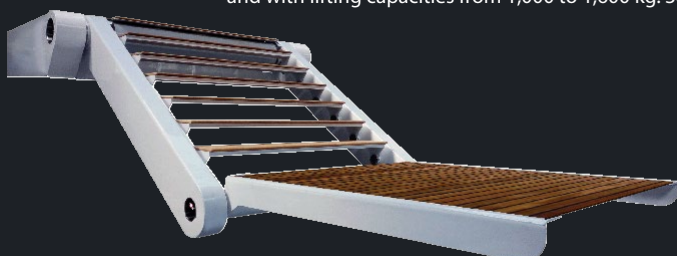

Manual & Automatic stepladders

Multifunction Hydraulic Platforms

Customizable multifunctional platform with hydraulic movement. Applicable to the stern or to the side, it performs the functions of gangway, swimladder, tenderlift and freight elevator. Totally open and in a horizontal position it triples the depth of the transom. Available with 5, 6 or 7 steps and with lifting capacities from 1,000 to 1,600 kg. 380 V power supply.