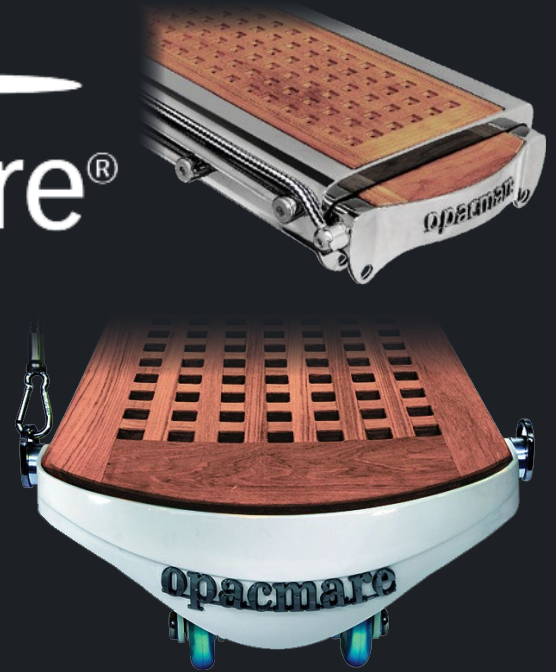

**Awning bases & rails**

**INOX Springs & shock absorber**

**Catwalks & folding INOX stairs.**

Huge variety of screws of all types from MARINE 316 stainless steel at the best prices in Europe, in stock and in Blister packing.

## Anchors

For all sizes of boats INOX 316 & galvanized BRUCE, CQR, DANFORTH. Folding type From 2.5-160Kgr

**Chains**  
**MADE IN GERMANY**  
With GERMAN LOYD certificate

- ✓ INOX 316
- ✓ GALVANIZED
- ✓ APPROVED TYPE
- ✓ FROM 6-24mm
- ✓ IN STOCK

# opacmare®

Gangways in various types for all vessels. Simple - Telescopic - Rotating with the possibility of lifting tender. With independent hydraulic pump and remote control.