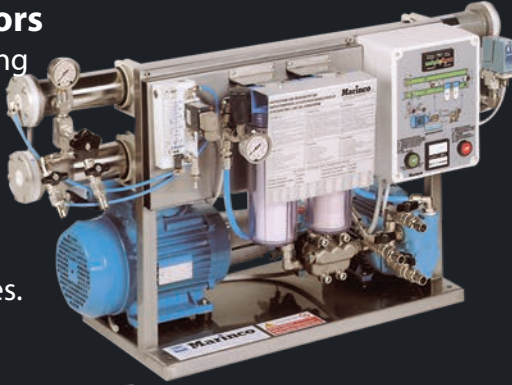

Marinco

Desalinators

INOX, drinking water from the sea. From 100 to 4,000 liters per hour, AC / DC types.