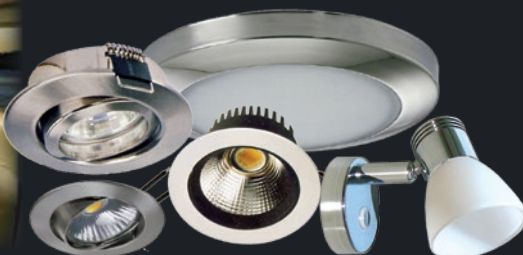

Marine Light Fixtures

Wide range from stainless steel, indoor or outdoor types, waterproof in various sizes with replaceable LED bulbs.