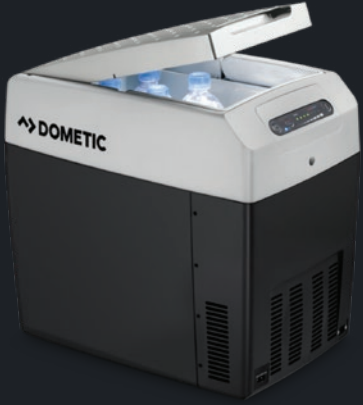

GERMANY

The largest manufacturer special Marine AC / DC refrigerators on the globe

Superiority in quality

Portable refrigerators and freezers for the boat - car - camping. Unique design in a wide variety of different sizes and types from 8 to 145 liters with electronic cooling system and heat chamber, minimum power consumption. Larger models with compressor 12-24 / 110-220V for cooling or freezing up to -18oC !!! The necessary device for the boat, camping, travel.

German quality at affordable prices

From -18° up to +10°