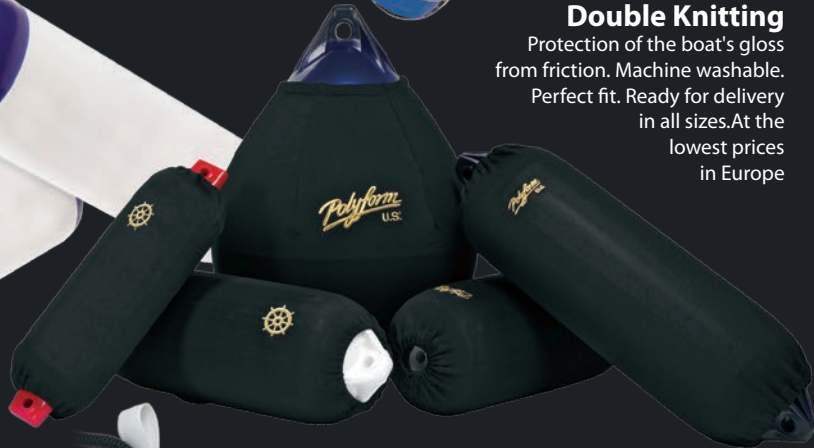

**Balloon covers**  
**Double Knitting**

Protection of the boat's gloss  
 from friction. Machine washable.  
 Perfect fit. Ready for delivery  
 in all sizes. At the  
 lowest prices  
 in Europe

**Simply  
 the  
 best**