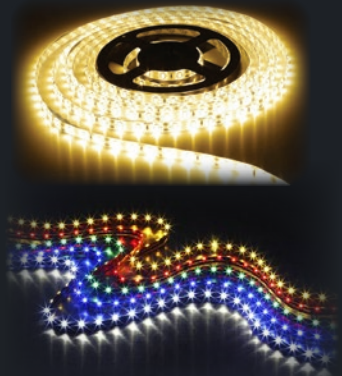

**MegaNeon**  
Neon Led Linear Flex Tube

- Suitable for decoration, floor marking, bar decoration & outdoor lighting,
- Available in single color or RGB 24/110/220V
- With Ultra Bright LED's up to 720Lm.