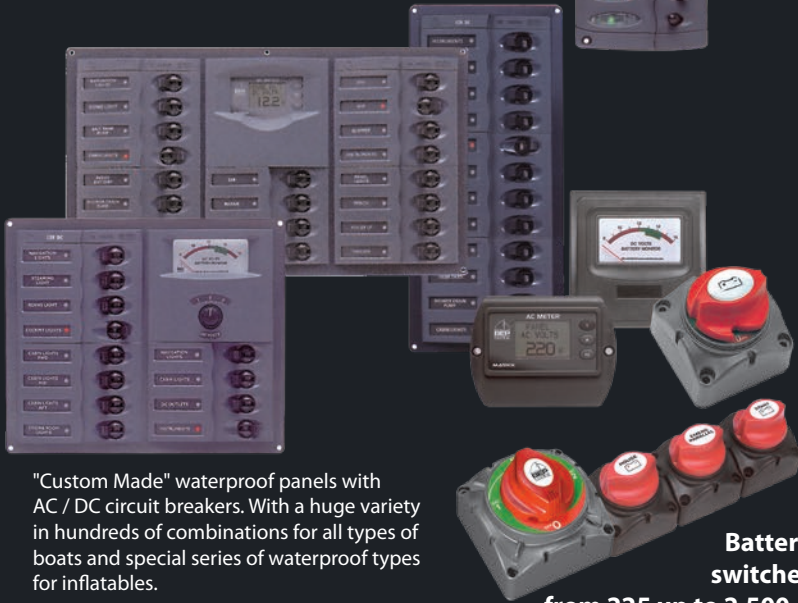

- Color Monitors.
- High Definition Cameras.
- Explosion Proof Cameras.
- Stainless Steel Cameras.
- Various Lenses with Remote Zoom.
- IR for absolute Darkness.
- Switcher - Selectors.
- Video Recorders.

# Marine Electrical Components and Panels

Unique quality & design

**BEP**  
MARINE  
MADE IN  
NEW ZEALAND

100% Waterproof & safe

"Custom Made" waterproof panels with AC / DC circuit breakers. With a huge variety in hundreds of combinations for all types of boats and special series of waterproof types for inflatables.