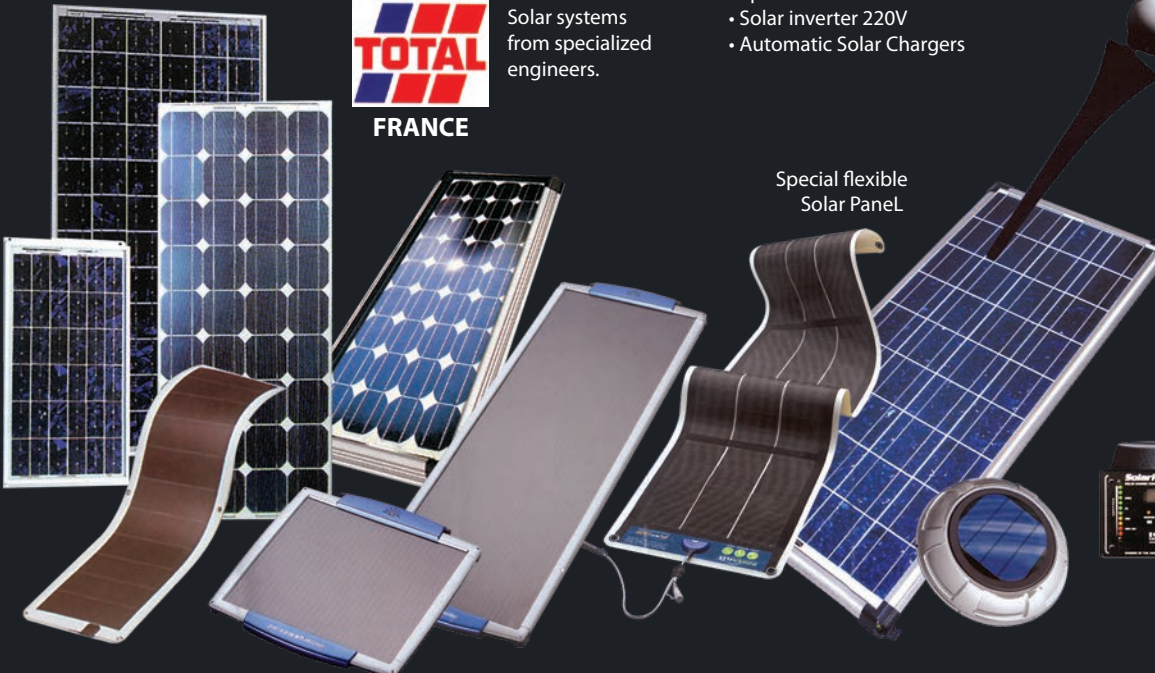

**HONDA**  
MARINE

Portable generators  
AC 220V  
EU10iG-2.5HP  
EU20iGP3-3.5HP  
EU30iS- 6.5HP

**ICPSOLAR**  
TECHNOLOGIES  
MADE IN  
CANADA

Solar Photovoltaic panels &  
wind turbines

- Various dimensions
- From 5Watt to 420 Watt !!!
- Unbreakable & waterproof
- 25 year warranty
- Special batteries for Solar
- Solar inverter 220V
- Automatic Solar Chargers

FRANCE

Solar systems  
from specialized  
engineers.

Special flexible  
Solar Panel

**superwind**  
MADE IN  
GERMANY

The only wind  
turbine.  
Completely silent.  
Various models  
from 350W to 4KW

Economical  
electronic lamps  
12 / 24V.