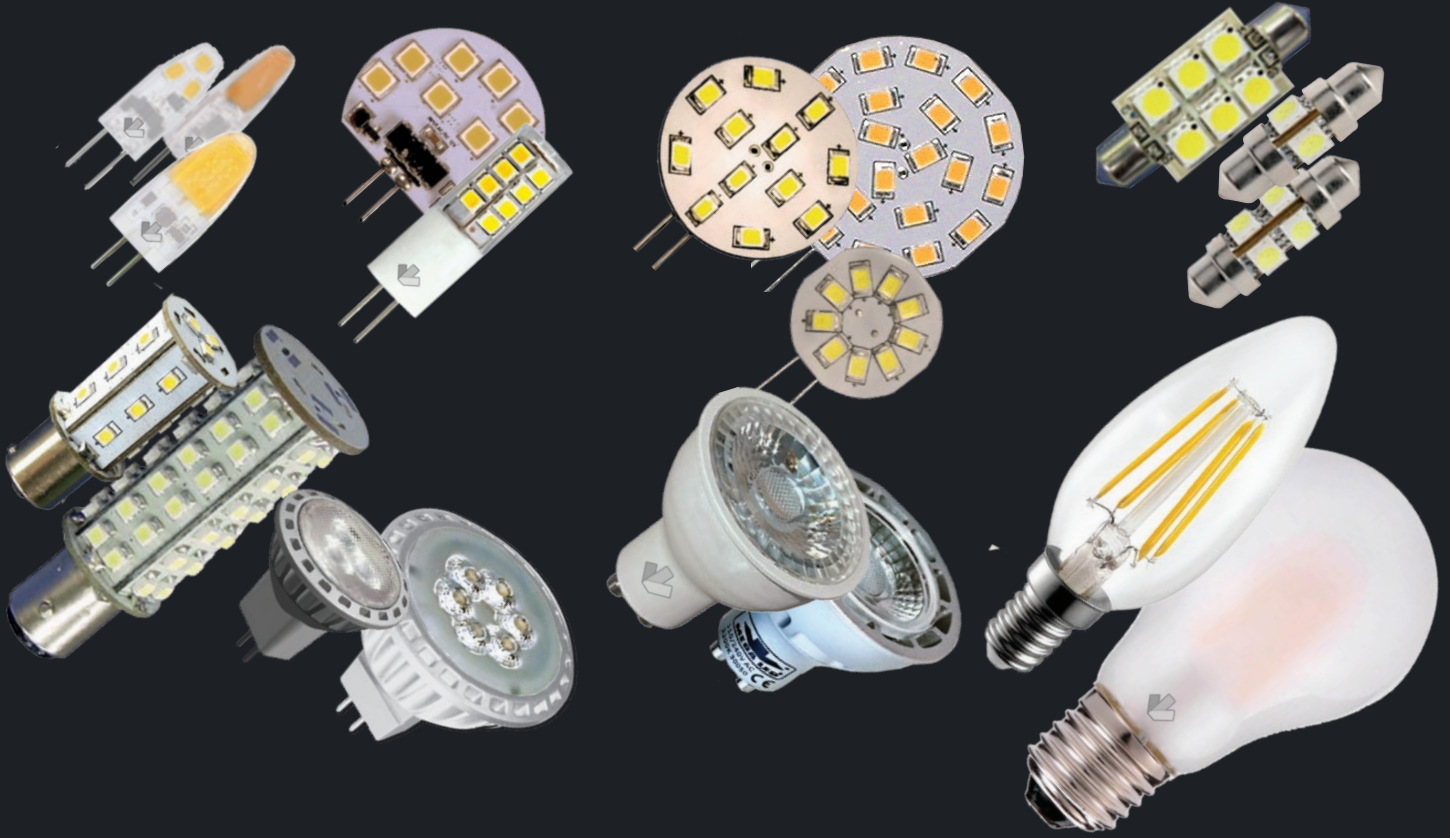

## MT-500

FULL 25W with built-in DSC, huge Display, keyboard in the microphone. Together with base for recessed mounting. Completely waterproof.

## Latest Generation LED

Replacement LED bulbs  
(Replace all halogen bulbs)

- 50,000 life hours or average more than 30 years.
- Dimmable with most dimmers.
- High efficiency, non flickering.
- 90% Energy Savings.
- Almost zero temperature.
- Certified quality from Europe.
- CE & UL Certification.

## Spot & Flood LED Lights

Waterproof from stainless steel or aluminum, ideal for roll bar, aft deck, fishing towers etc. Wide or narrow beam, 12/24V, from 4W ~ 50W.