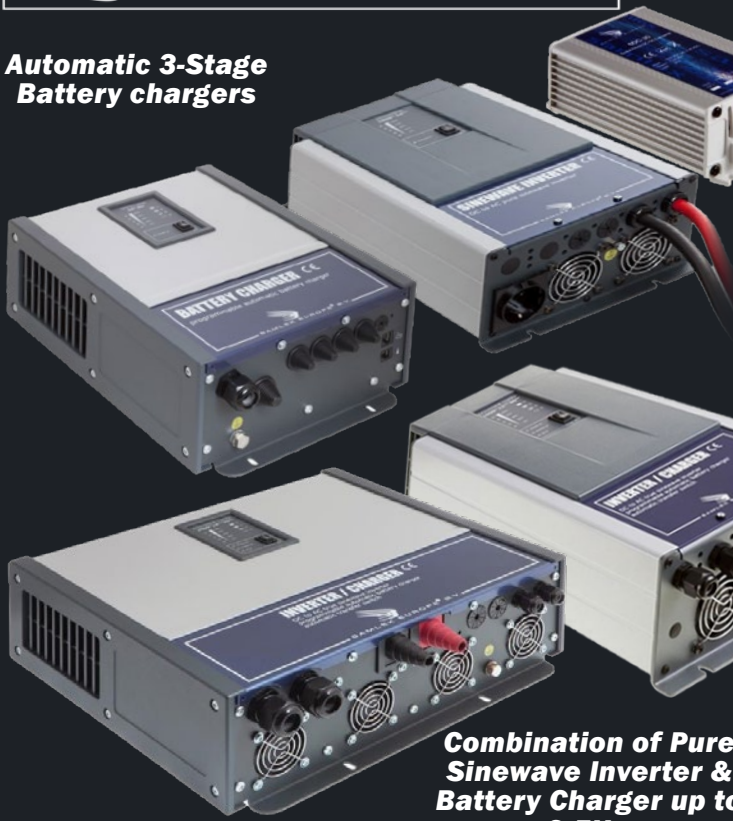

**DC/DC converters
up to 80A**

**Automatic 3-Stage
Battery chargers**