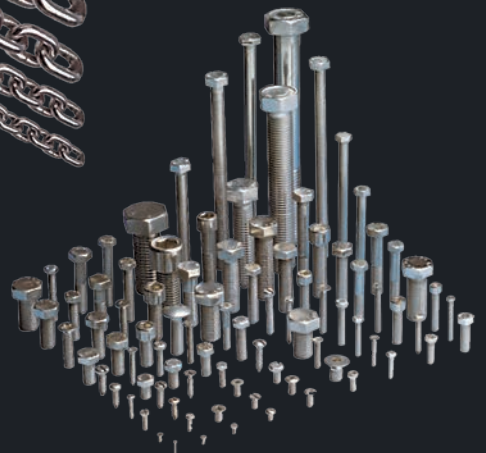

## Marine Schakles

**Stainless Steel Hose rings INOX 316**

**Outboard bases**

**Cleats & Fairleads**

**Anchor roller**

**Original INOX 316 Marine**

**MADE IN GERMANY WITH DIN SPECIFICATIONS**

**INOX caps & inlets**

**Awning bases & rails**

**INOX Springs & shock absorber**

**Catwalks & folding INOX stairs.**

Huge variety of screws of all types from MARINE 316 stainless steel at the best prices in Europe, in stock and in Blister packing.

## Anchors

For all sizes of boats INOX 316 & galvanized BRUCE, CQR, DANFORTH. Folding type From 2.5-160Kgr

**Chains**  
**MADE IN GERMANY**  
With GERMAN LOYD certificate

- ✓ INOX 316
- ✓ GALVANIZED
- ✓ APPROVED TYPE
- ✓ FROM 6-24mm
- ✓ IN STOCK

# opacmare®

Gangways in various types for all vessels. Simple - Telescopic - Rotating with the possibility of lifting tender. With independent hydraulic pump and remote control.